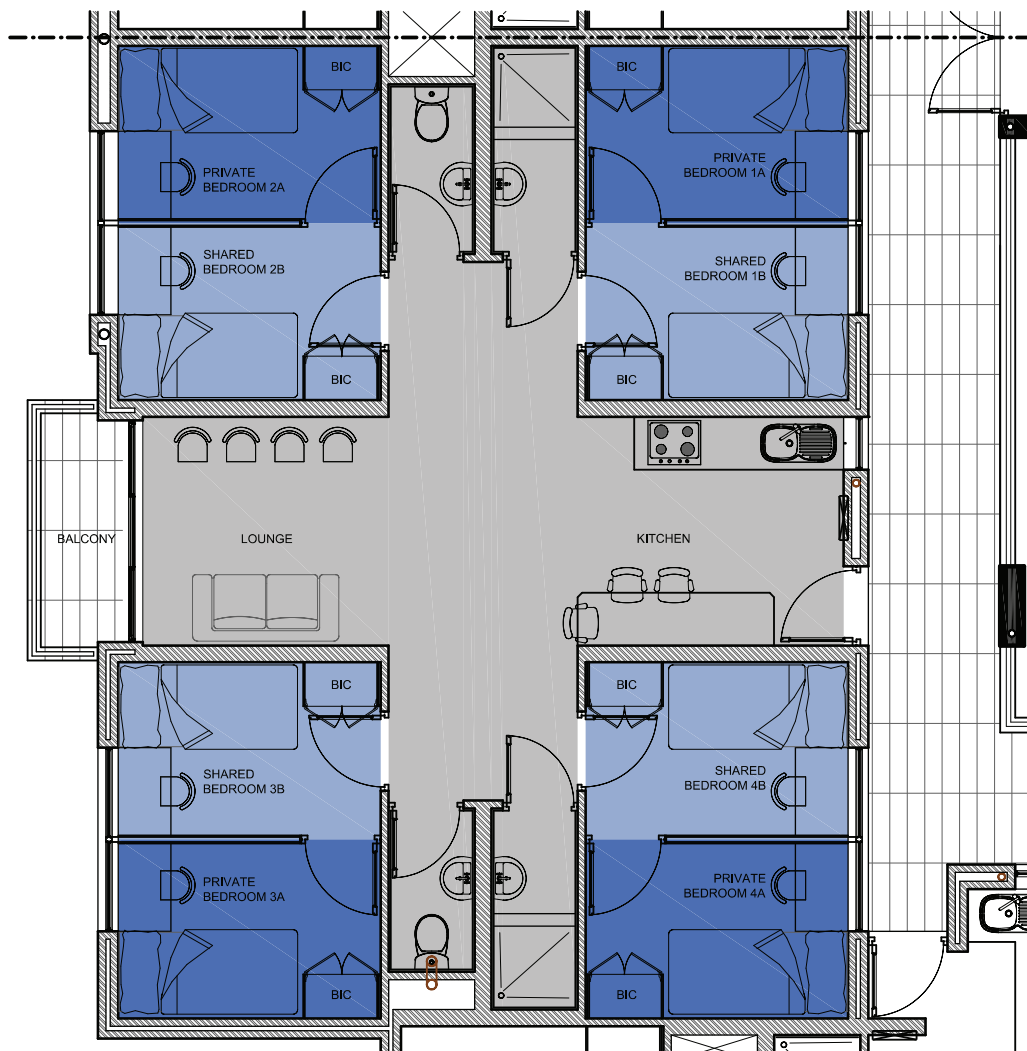

BLOCK C
NOOITGEDACHT

LIVE IT. STELLENBOSCH.

PRIVATE AND SHARED ROOMS IN 8 BED-CLUSTER

* LOUNGE FURNITURE FOR ILLUSTRATIVE PURPOSES - REFER TO FAQ FOR DETAIL